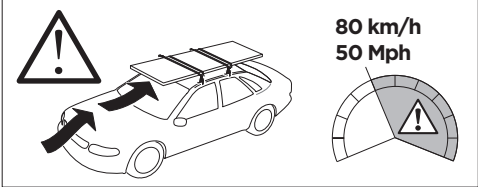

ISO 11154-E