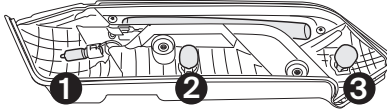

1: 12V H21W
2: 12V WY16W
3: 12V W16W

A

B

Thule.com

EN Accessories/Spare parts
FR Accessoires/Pièces de rechange
ES Accesorios/Repuestos
DE Zubehör/Ersatzteile
NL Accessoires/Onderdelen
PT Acessórios/Peças de reposição
IT Accessori/Pezzi di ricambio
SV Tillbehör/Reservdelar
DA Tilbehør/Reservdelar
NO Tilbehør/Reservdelar
FI Lisävarusteet/Varaosat
IS Aukabúnaður/Varahlutir
ET Tarvikud/Varuosad
LV Piederumi/Rezerves daļas
LT Priedai/Atsarginės dalys
UK Аксесуари/Запасні частини
PL Akcesoria/Części zamienne
CS Příslušenství/Náhradní díly

HU Kiegészítők/Alkatrészek
RO Accesorii/Piese de schimb
SK Príslušenstvo/Náhradné diely
SL Dodatki/Nadomestni deli
BG Аксесоари/Резервни части
HR Dodaci/Rezervni dijelovi
EL Αξεσουάρ/Ανταλλακτικά
TR Aksesuarlar/Yedek parçalar
MT Accessorji/Partijiet tal-bdil
ZH-SC 附件/备件
ZH-TR 配件/備件
JA アクセサリー/予備部品
KO 액세서리/예비 / 부품
TH อุปกรณ์เสริม / อะไหล่
MS Aksesori/Alat ganti

الملحقات / قطع غيار AR
אביזרים / חלקי חילוף HE

Thule Sweden AB

Borggatan 5, 335 73 Hillerstorp, Sweden
info@thule.com | www.thule.com

©Thule. All rights reserved.
5565500001 | 2026-04-24 #02