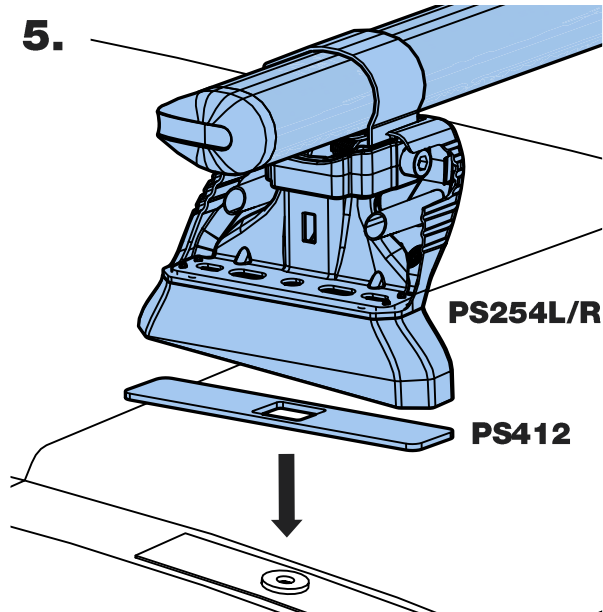

GC2PR/FL KammBar

Instructions

CITY CRASH (✓)

According to ISO/ PAS 11154:2006

KammBar Pro

KammBar Fleet

Fitting Kit

1.

6.

7.

PS178 + M8 x 35mm

8.

PS254L/R + M8 x 55mm

9.

10.

11.