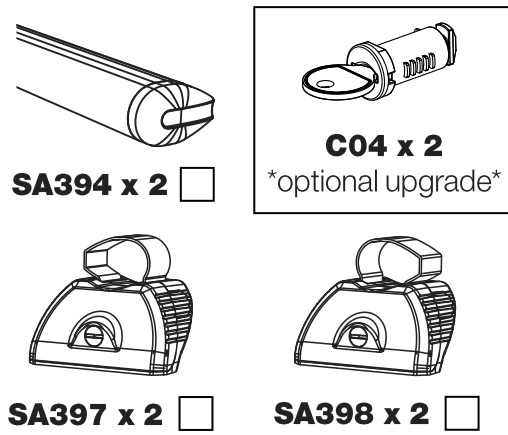

GC2PR/FL KammBar

Instructions

CITY CRASH (✓)

According to ISO/ PAS 11154:2006

KammBar Pro

KammBar Fleet

Fitting Kit

1.

6.

7.

PS178 + M8 x 35mm

8.

PS254L/R + M8 x 55mm

9.

10.

11.