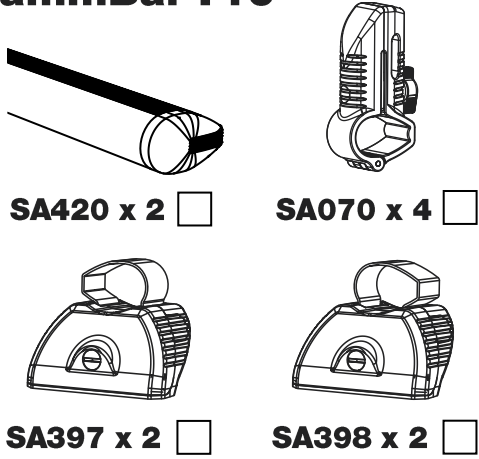

GC2PR/FL KammBar

Instructions

CITY CRASH (✓)

According to ISO/ PAS 11154:2006

KammBar Pro

KammBar Fleet

Fitting Kit

1.

6.

7.

PS178 + M8 x 35mm

8.

PS254L/R + M8 x 55mm

9.

10.

11.