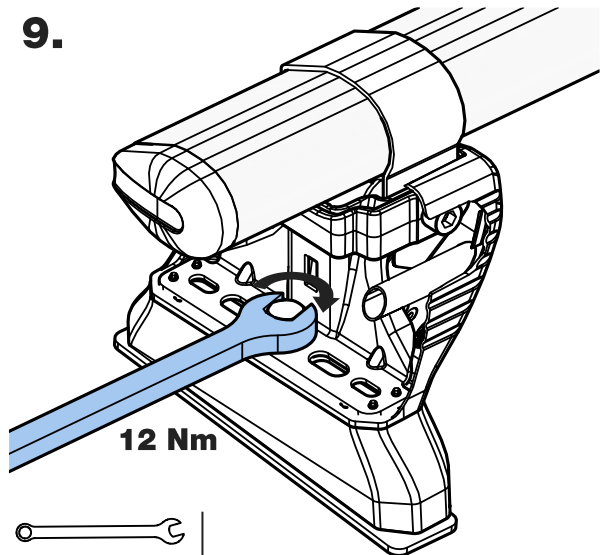

GC2PR/FL KammBar

Instructions

CITY CRASH (✓)

According to ISO/ PAS 11154:2006

KammBar Pro

KammBar Fleet

Fitting Kit

1.

6.

7.

PS178 + M8 x 35mm

8.

PS254L/R + M8 x 55mm

9.

10.

11.