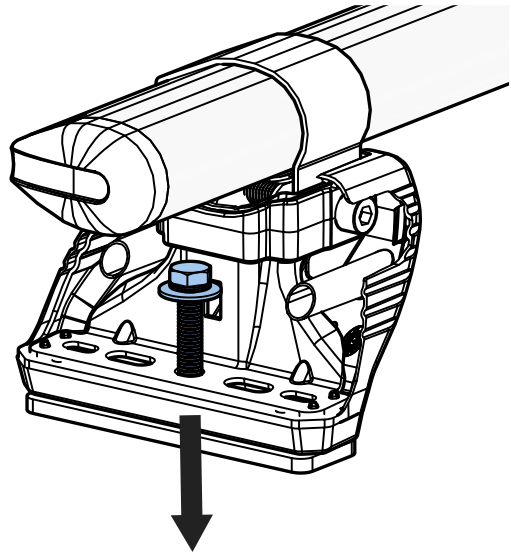

GC2PR/FL KammBar

Instructions

CITY CRASH (✓)

According to ISO/ PAS 11154:2006

KammBar Pro

KammBar Fleet

Fitting Kit

1.

6.

7.

PS178 + M8 x 35mm

8.

PS254L/R + M8 x 55mm

9.

10.

11.