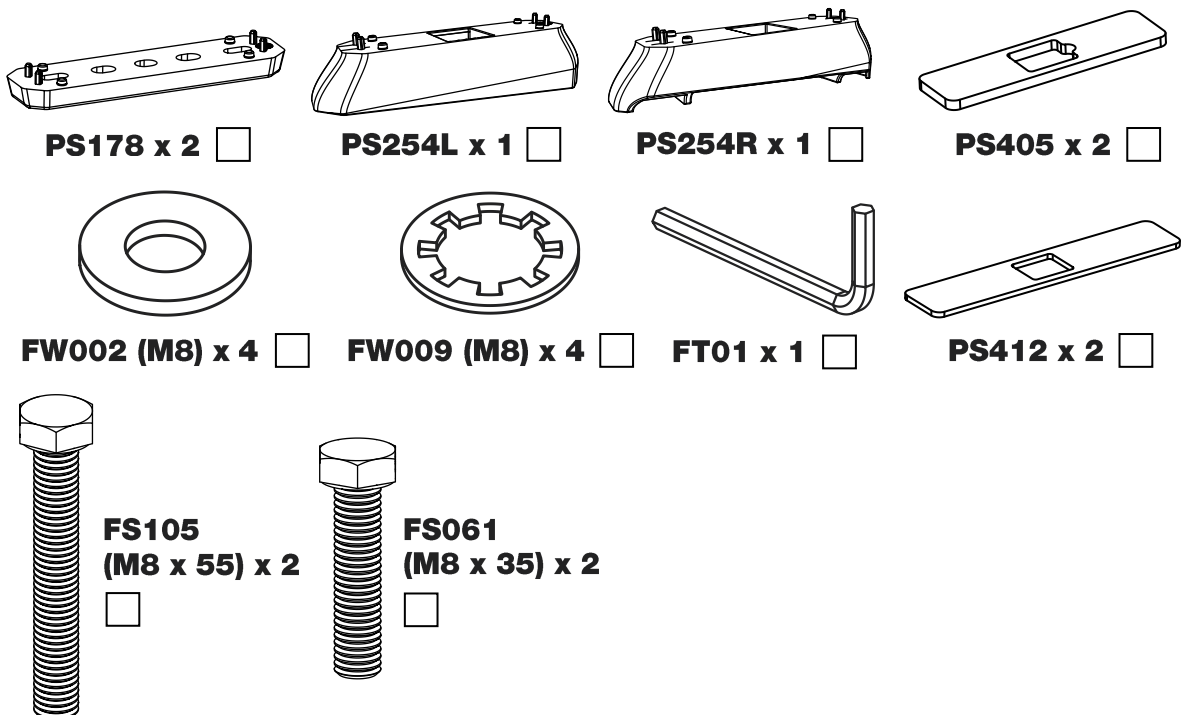

GC2PR/FL KammBar

Instructions

CITY CRASH (✓)

According to ISO/ PAS 11154:2006

KammBar Pro

KammBar Fleet

Fitting Kit

1.

6.

7.

PS178 + M8 x 35mm

8.

PS254L/R + M8 x 55mm

9.

10.

11.