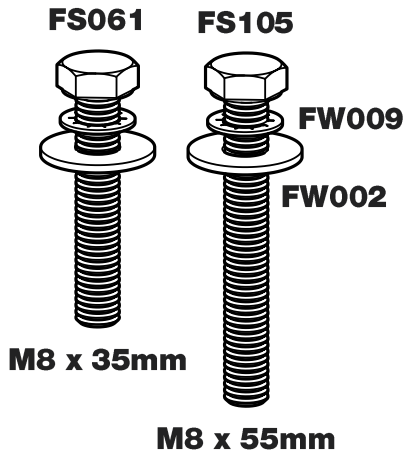

GC2PR/FL KammBar

Instructions

CITY CRASH (✓)

According to ISO/ PAS 11154:2006

KammBar Pro

KammBar Fleet

Fitting Kit

1.

2.

3.

SA397
PS178

SA398
PS178

SA397
PS254L

SA398
PS254R

4.

5.

6.

7.

PS178 + M8 x 35mm

8.

PS254L/R + M8 x 55mm

9.

10.

11.