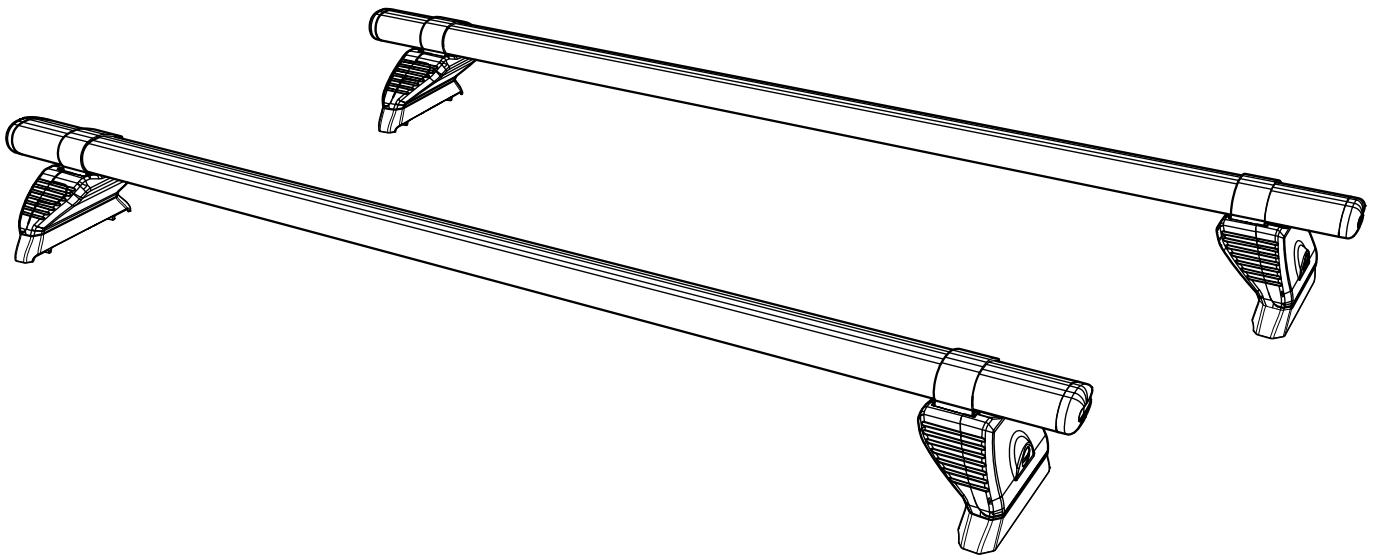

GC2PR/FL KammBar

Instructions

CITY CRASH (✓)

According to ISO/ PAS 11154:2006

KammBar Pro

KammBar Fleet

Fitting Kit

1.

6.

7.

PS178 + M8 x 35mm

8.

PS254L/R + M8 x 55mm

9.

10.

11.