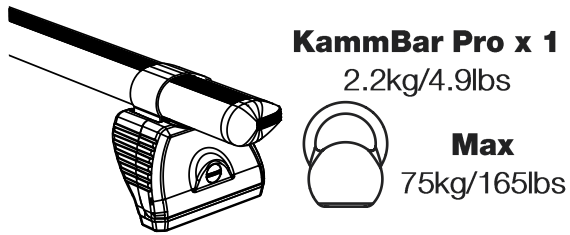

GC2PR/FL KammBar

Instructions

CITY CRASH (✓)

According to ISO/ PAS 11154:2006

KammBar Pro

KammBar Fleet

Fitting Kit

1.